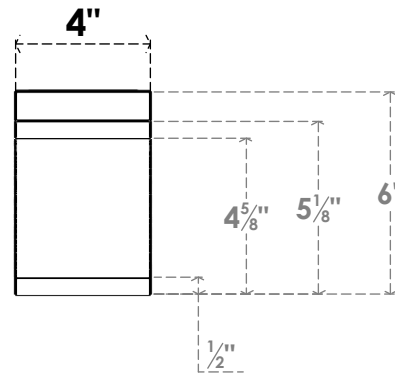

ITEM NUMBER: BRCPC040X06000X06000LEC

4"W X 6"D X 6"H LEGACY ARCHITECTURAL GRADE PVC CLOSED KNEE BRACE

SIDE PROFILE

FRONT PROFILE

ISOMETRIC

EKENA MILLWORK
2300 WEST MAIN ST.
CLARKSVILLE, TX 75426
TOLL FREE: 866-607-0453
WWW.EKENAMILLWORK.COM