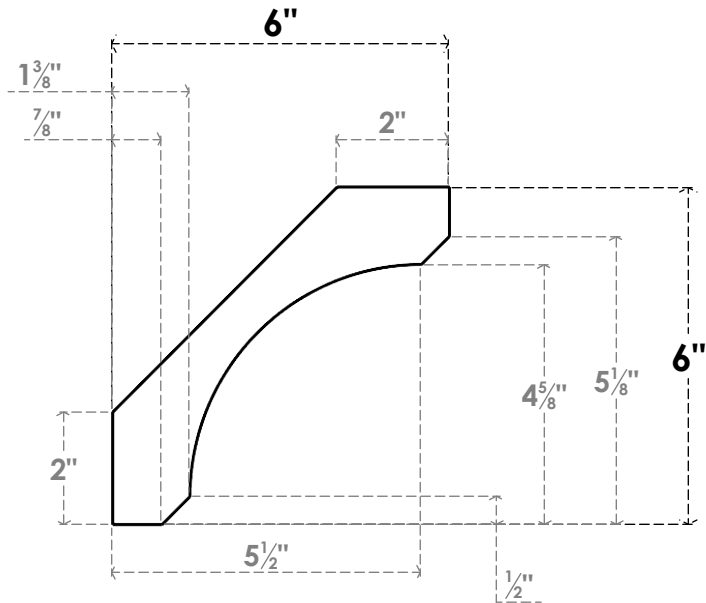

ITEM NUMBER: BRCPC040X06000X06000LEC

4"W X 6"D X 6"H LEGACY ARCHITECTURAL GRADE PVC CLOSED KNEE BRACE

SIDE PROFILE

FRONT PROFILE

ISOMETRIC

EKENA MILLWORK
2300 WEST MAIN ST.
CLARKSVILLE, TX 75426
TOLL FREE: 866-607-0453
WWW.EKENAMILLWORK.COM